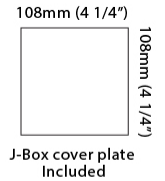

PROJECT	_____
TYPE	_____
SPECIFIER	_____
QUANTITY	_____
DATE	_____

DAU 2 LIGHT LINEAR SURFACE

D93241-

base number _____
Finish Options _____

1. To build a product code in our configurator select the specify button on the base model # product page
2. To build a manual product code on this datasheet choose from the options listed below in blue font and add the suffix to the base model #

GENERAL

Series: Dau _____
Subseries: Dau 2 light Linear _____
Brand: Milan _____
Division: Design _____
Mounting Type: Surface _____
Mounting Location: Wall _____
Subcategory: Up/Down Light _____

PHYSICAL

Shape: Rectangle _____
Length (mm): 80 _____
Length (in): 3 1/8 _____
Height (mm): 80 _____
Depth (mm): 101 _____
Height (in): 3 1/8 _____
Depth (in): 4 _____
Light Distribution: Direct / Indirect _____
Fixture Finish: BAL / MWL / BSL _____
Fixture Material: Extruded Aluminum _____

ELECTRICAL

Lamp Type: LED _____
Input Wattage (W): 28 _____
Dimming: Electronic Low Voltage Dimming _____
Input Voltage (V): 120Vac Direct Line _____

LED

Number of LEDs: 4 _____
Color Temperature (°K): 3000 _____
Max. Delivered Lumen (lm): 1330 _____
CRI: >90 CRI _____
Lamp Life (hrs): 50000 _____

OPTICAL

RATINGS AND CERTIFICATIONS

Certified By: Certified for North American Standards _____
IP rating: IP20 _____