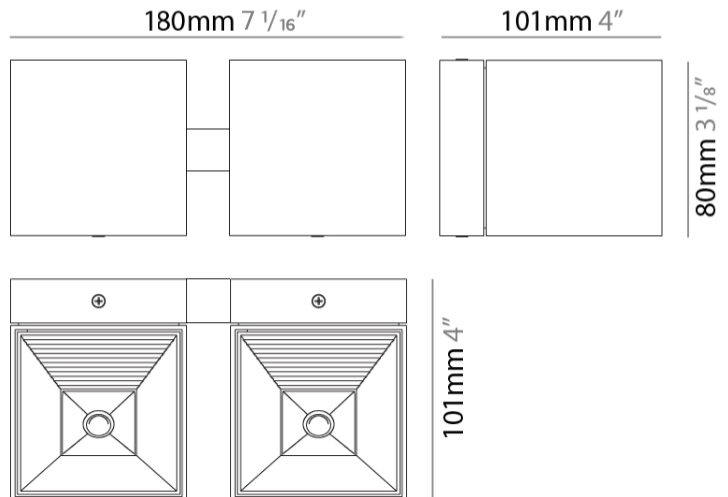

PROJECT	_____
TYPE	_____
SPECIFIER	_____
QUANTITY	_____
DATE	_____

DAU 2 LIGHT LINEAR SURFACE

D93241-

base number _____
Finish Options _____

1. To build a product code in our configurator select the specify button on the base model # product page
2. To build a manual product code on this datasheet choose from the options listed below in blue font and add the suffix to the base model #

GENERAL

Series: Dau _____
Subseries: Dau 2 light Linear _____
Brand: Milan _____
Division: Design _____
Mounting Type: Surface _____
Mounting Location: Wall _____
Subcategory: Up/Down Light _____

PHYSICAL

Shape: Rectangle _____
Length (mm): 80 _____
Length (in): 3 1/8 _____
Height (mm): 80 _____
Depth (mm): 101 _____
Height (in): 3 1/8 _____
Depth (in): 4 _____
Light Distribution: Direct / Indirect _____
Fixture Finish: BAL / MWL / BSL _____
Fixture Material: Extruded Aluminum _____

ELECTRICAL

Lamp Type: LED _____
Input Wattage (W): 28 _____
Dimming: Electronic Low Voltage Dimming _____
Input Voltage (V): 120Vac Direct Line _____

LED

Number of LEDs: 4 _____
Color Temperature (°K): 3000 _____
Max. Delivered Lumen (lm): 1330 _____
CRI: >90 CRI _____
Lamp Life (hrs): 50000 _____

OPTICAL

RATINGS AND CERTIFICATIONS

Certified By: Certified for North American Standards _____
IP rating: IP20 _____