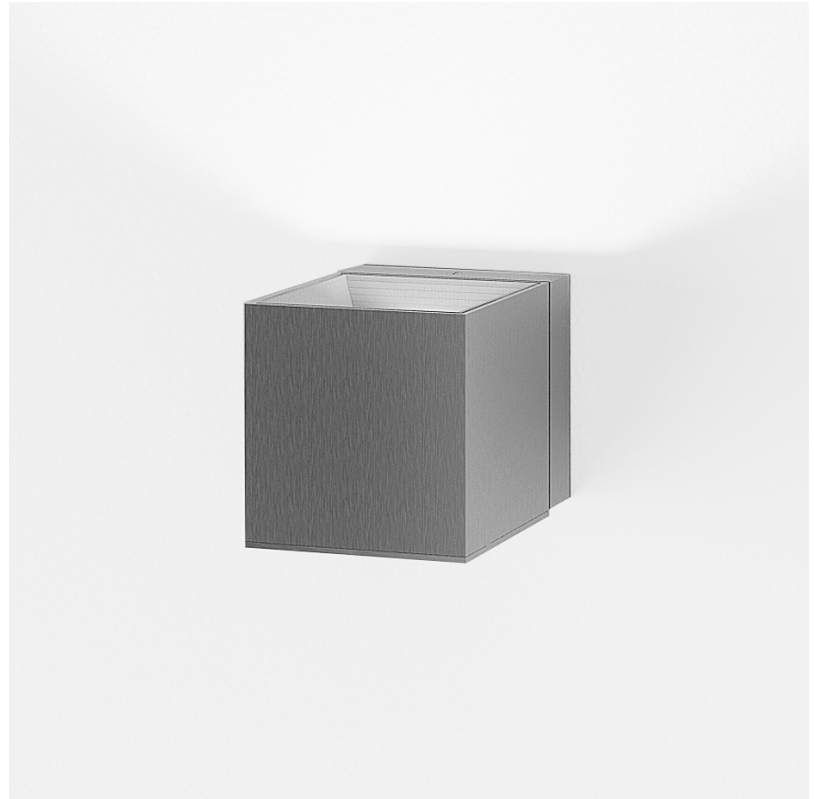

DAU SINGLE SURFACE

D93239-

base number   Finish
Options

1. To build a product code in our configurator select the specify button on the base model # product page
2. To build a manual product code on this datasheet choose from the options listed below in blue font and add the suffix to the base model #

GENERAL

Series: Dau
Subseries: Dau Single
Brand: Milan
Division: Design
Mounting Type: Surface
Mounting Location: Wall
Subcategory: Downlight

PHYSICAL

Shape: Cube
Length (mm): 80
Length (in): 3 1/8
Height (mm): 80
Depth (mm): 101
Height (in): 3 1/8
Depth (in): 4
Extension (mm): 101
Extension (in): 4
Light Distribution: Direct
Fixture Finish: BAL / MWL / BSL
Fixture Material: Extruded Aluminum

ELECTRICAL

Lamp Type: LED
Input Wattage (W): 7
Dimming: Electronic Low Voltage Dimming
Input Voltage (V): 120Vac Direct Line

LED

Number of LEDs: 1
Color Temperature (°K): 3000
Max. Delivered Lumen (lm): 665
CRI: >90 CRI
Lamp Life (hrs): 50000

OPTICAL

RATINGS AND CERTIFICATIONS

Certified By: Certified for North American Standards
IP rating: IP20

PROJECT	_____
TYPE	_____
SPECIFIER	_____
QUANTITY	_____
DATE	_____