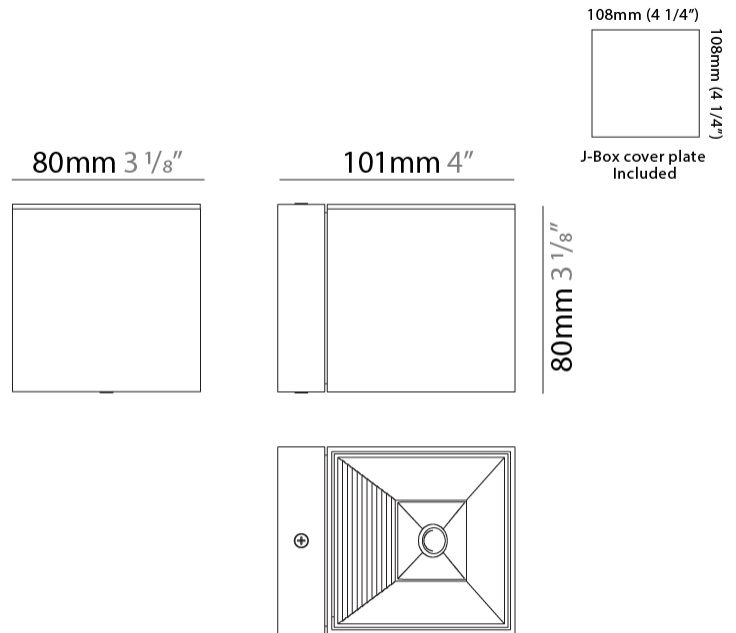

DAU SINGLE SURFACE

D93239-

base number   Finish
Options

1. To build a product code in our configurator select the specify button on the base model # product page
2. To build a manual product code on this datasheet choose from the options listed below in blue font and add the suffix to the base model #

GENERAL

Series: Dau
Subseries: Dau Single
Brand: Milan
Division: Design
Mounting Type: Surface
Mounting Location: Wall
Subcategory: Downlight

PHYSICAL

Shape: Cube
Length (mm): 80
Length (in): 3 1/8
Height (mm): 80
Depth (mm): 101
Height (in): 3 1/8
Depth (in): 4
Extension (mm): 101
Extension (in): 4
Light Distribution: Direct
Fixture Finish: BAL / MWL / BSL
Fixture Material: Extruded Aluminum

ELECTRICAL

Lamp Type: LED
Input Wattage (W): 7
Dimming: Electronic Low Voltage Dimming
Input Voltage (V): 120Vac Direct Line

LED

Number of LEDs: 1
Color Temperature (°K): 3000
Max. Delivered Lumen (lm): 665
CRI: >90 CRI
Lamp Life (hrs): 50000

OPTICAL

RATINGS AND CERTIFICATIONS

Certified By: Certified for North American Standards
IP rating: IP20

PROJECT	_____
TYPE	_____
SPECIFIER	_____
QUANTITY	_____
DATE	_____